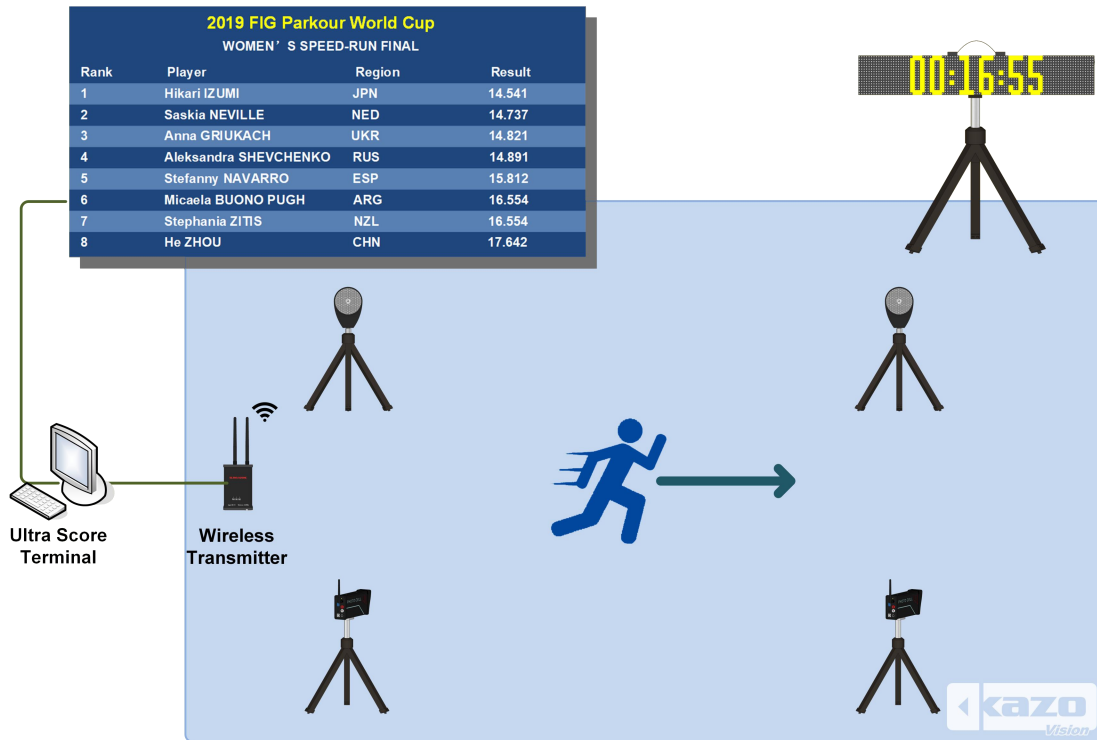

Scoring & Timing Solution for Parkour Speed-run

This is a general solution for LED display in parkour speed-run stadium which has the functions of timing, scoring and displaying advertisement, notification, the information of order, score and result. It is an ideal choice for most of stadiums.

1. System Chart

1.2 System Structure Description

- 1) One LED screen is controlled by a computer which connects with LED sending card.
- 2) One laptop is equipped on the court working as Ultra score terminal special for referees' operation.
- 3) Wireless Transmitter (KS-LDWT) connects with the control computer via a USB cable.

2.2 Wireless Transmitter

Item	Details
Wireless Transmitter	<p>Type: KS-LDWT Size: 65x23x100 (mm) Communication: 433MHz Wireless Function:</p> <ul style="list-style-type: none">◆ Must be used together with Parkour Speed-run Scoring Software.◆ Wireless transmit the trigger time.◆ Wireless communication distance up to 800m.

2.4 Reflect Panel

Item	Details
Reflect Panel	Type: KS-PTCL-REFL Size: 90*130*55(mm) Function: ◆ Reflect the light from the photocell.

2.5 LED Display

Item	Details
LED Display	<p>Type: KS-SCRN-LED960160 Size: 960*160*100(mm) Material: Aluminum Input: 48V DC Function:</p> <ul style="list-style-type: none">◆ Must be used together with Parkour Speed-run Scoring Software.◆ Display athlete's time.