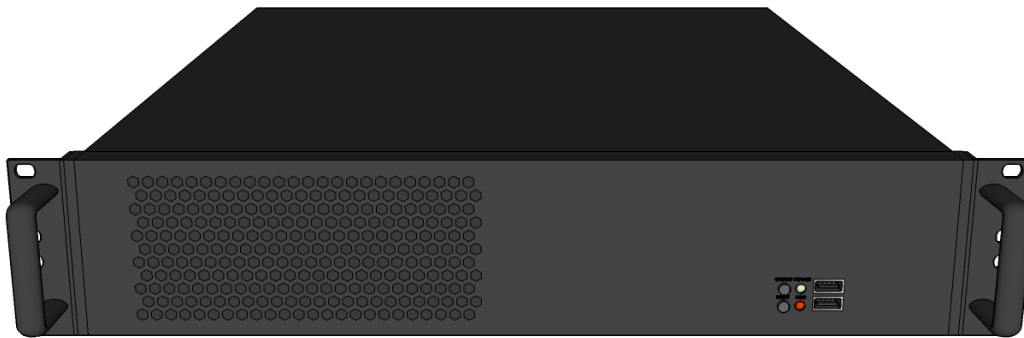

2.2 Slow Motion Replaying System

2.2.1 Slow Motion Replaying Server

Products	Details
Slow Motion Replaying Server	Type: KS-SLOMO/4 Video Input: 4 channels input synchronously; Input port: SDI; Video Output: 2 channels simultaneous playback; Video Format: 1080P; Recording capacity: ≥ 10 hours; Multi-screen monitoring: supported; Weight: 8kg.