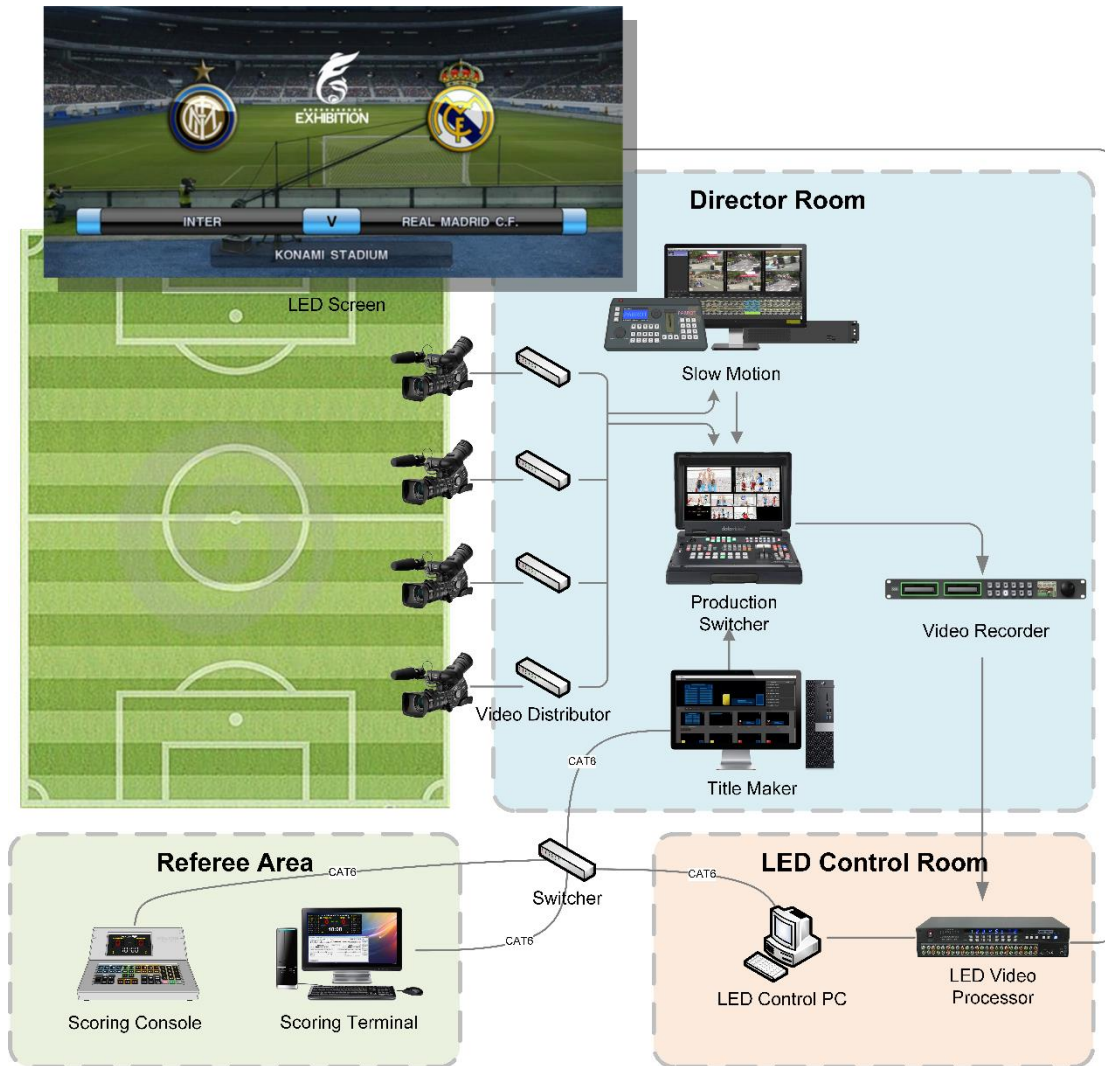

# Live Video System

## 1. System Chart

## System Description

1. This system is composed of four parts which is Match Scoring System, Live Score System, Slow Motion Replaying System and Title Maker System.
2. Match scoring system: Ultra score software will be installed in a separate PC which is responsible for outputting the data of match include score, time, team info, match info and displaying the score on the screen.
3. Slow motion replaying system: This system supports simultaneous recording, display and instant replay of multiple audio and video sources. It can output independent video streams to Production Switcher.
4. Live score system: In this case, there are four cameras providing live video signal. Both of them connect to the Production switcher with SDI port directly.
5. Title Maker System: Working with match scoring system can overlay game data on live video automatically.

### 2.3.1 Production Switcher

Item	Details
<b>Production Switcher</b>	<p>Type: KV-PS2850/8</p> <p><b>Features</b></p> <ul style="list-style-type: none"><li>◆ 8 input HD broadcast quality Mobile Switcher</li><li>◆ Ideal for live production venues, religious worship, meetings or conference purposes</li><li>◆ Inputs: 8x SDI, 2x HDMI, 4x CV</li><li>◆ Built in 8 Channel Intercom/Talkback system (4 x belt packs supplied)</li><li>◆ 17.3" HD LCD monitor</li><li>◆ Program and Preview on a multi-view screen</li></ul>