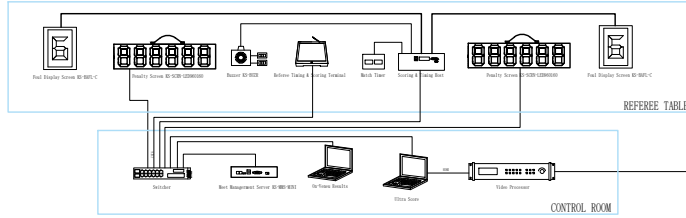

FUTSAL SCORING & TIMING SYSTEM