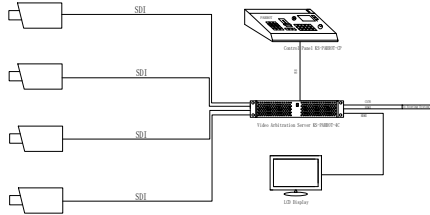

VIDEO ARBITRATION SYSTEM