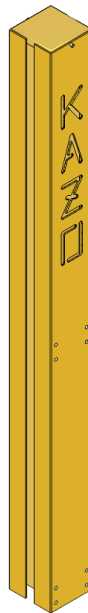

1.2 Product Configuration

Products	Model	Number
Ultra Score Software	Standalone edition	1
Start Stake	KS-STAKE1200	1
Start Gate	KS-STGT	1
Wireless Transmitter	KS-LDWT	1
Wireless Host	KS-PTCL-WH	1
Wireless Photocell	KS-PTCL-PC	2
Infrared Reflector	KS-PTCL-REFL	2
Fixed Rod	KS-STAKEBAR605	1
LED Display	KS-SCRN-LED960160	1
Meet Management Server	KS-MMS-MINI	1
PC	/	1
Printer	/	1
Portable battery	/	1

Software interface for skiing

Score:

Match Name
Men's snowboard

Number: 1
Name: Alex
Team: China

0.0

Rank	No	Name	Team	Result	IRM
	1	Alex	China		
	2	Jack	Japan		
	3	Max	Korea		

Result:

Match Name
Men's snowboard

Rank	No	Name	Team	Result	IRM
	1	Alex	China		
	2	Jack	Japan		
	3	Max	Korea		

2.2 Start Stake

Item	Details
Start Stake	<p>Model: KS-STAKE1200 Size: 1150x100x100 (mm) Material: Aluminum alloy Function:</p> <ul style="list-style-type: none">◆ Insert into the snow and secure the ski ram.◆ Two for each slide.

2.3 Start Gate

Item	Details
Start Gate	<p>Model: KS-STGT</p> <p>Function:</p> <p>Must be used together with Skiing Scoring Software.</p> <p>High precision, real-time trigger the game.</p> <p>Waterproof and cold resistance.</p> <p>Model: KS-STGT</p> <p>Horizontal bar length: 70cm</p> <p>Function:</p> <ul style="list-style-type: none">◆ Must be used together with Skiing Scoring Software.◆ High precision, real-time triggering of game time.◆ Waterproof and cold resistant, can be used normally even at minus 40 degrees Celsius.◆ Each trail is equipped with one start gate.