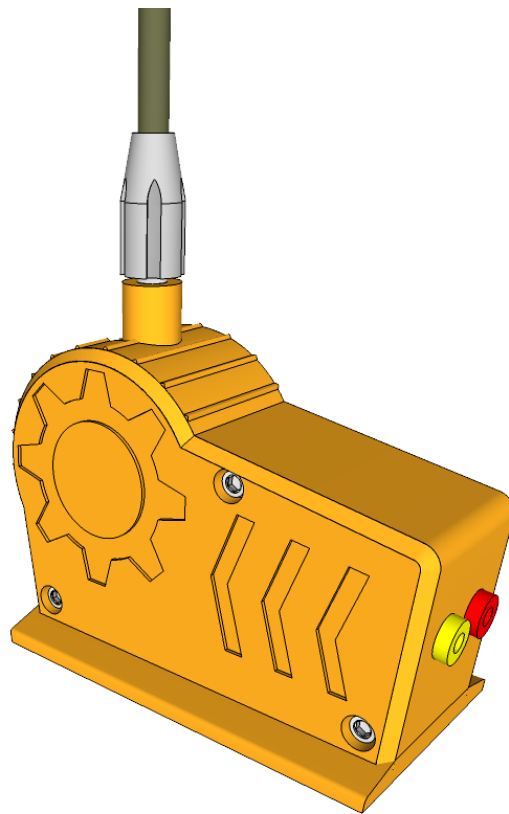

Software interface for skiing

Score:

Match Name
Men's snowboard

Number: 1
Name: Alex
Team: China

0.0

Rank	No	Name	Team	Result	IRM
	1	Alex	China		
	2	Jack	Japan		
	3	Max	Korea		

Result:

Match Name
Men's snowboard

Rank	No	Name	Team	Result	IRM
	1	Alex	China		
	2	Jack	Japan		
	3	Max	Korea		

2.2 Start Stake

Item	Details
Start Stake	<p>Model: KS-STAKE1200 Size: 1150x100x100 (mm) Material: Aluminum alloy Function:</p> <ul style="list-style-type: none">◆ Insert into the snow and secure the ski ram.◆ Two for each slide.

2.3 Start Gate

Item	Details
Start Gate	<p>Model: KS-STGT</p> <p>Function:</p> <p>Must be used together with Skiing Scoring Software.</p> <p>High precision, real-time trigger the game.</p> <p>Waterproof and cold resistance.</p> <p>Model: KS-STGT</p> <p>Horizontal bar length: 70cm</p> <p>Function:</p> <ul style="list-style-type: none">◆ Must be used together with Skiing Scoring Software.◆ High precision, real-time triggering of game time.◆ Waterproof and cold resistant, can be used normally even at minus 40 degrees Celsius.◆ Each trail is equipped with one start gate.