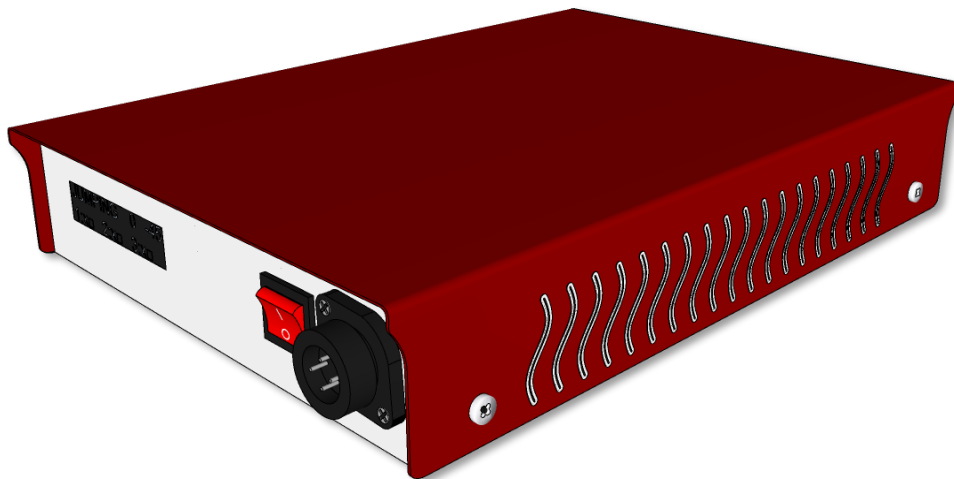

2.5 Wireless Host

Item	Details
Wireless Host	Model: KS-PTCL-WH Size: 280x200x50 (mm) Material: Aluminum alloy Power input: 100~240V AC Power capacity: 5W Communication Mode: 433MHz Wireless communication distance: <=150M (unobstructed) Supporting item: Skiing Functions: ◆ Receive wireless signal from photocell. ◆ Must be used with Ultra Score software.