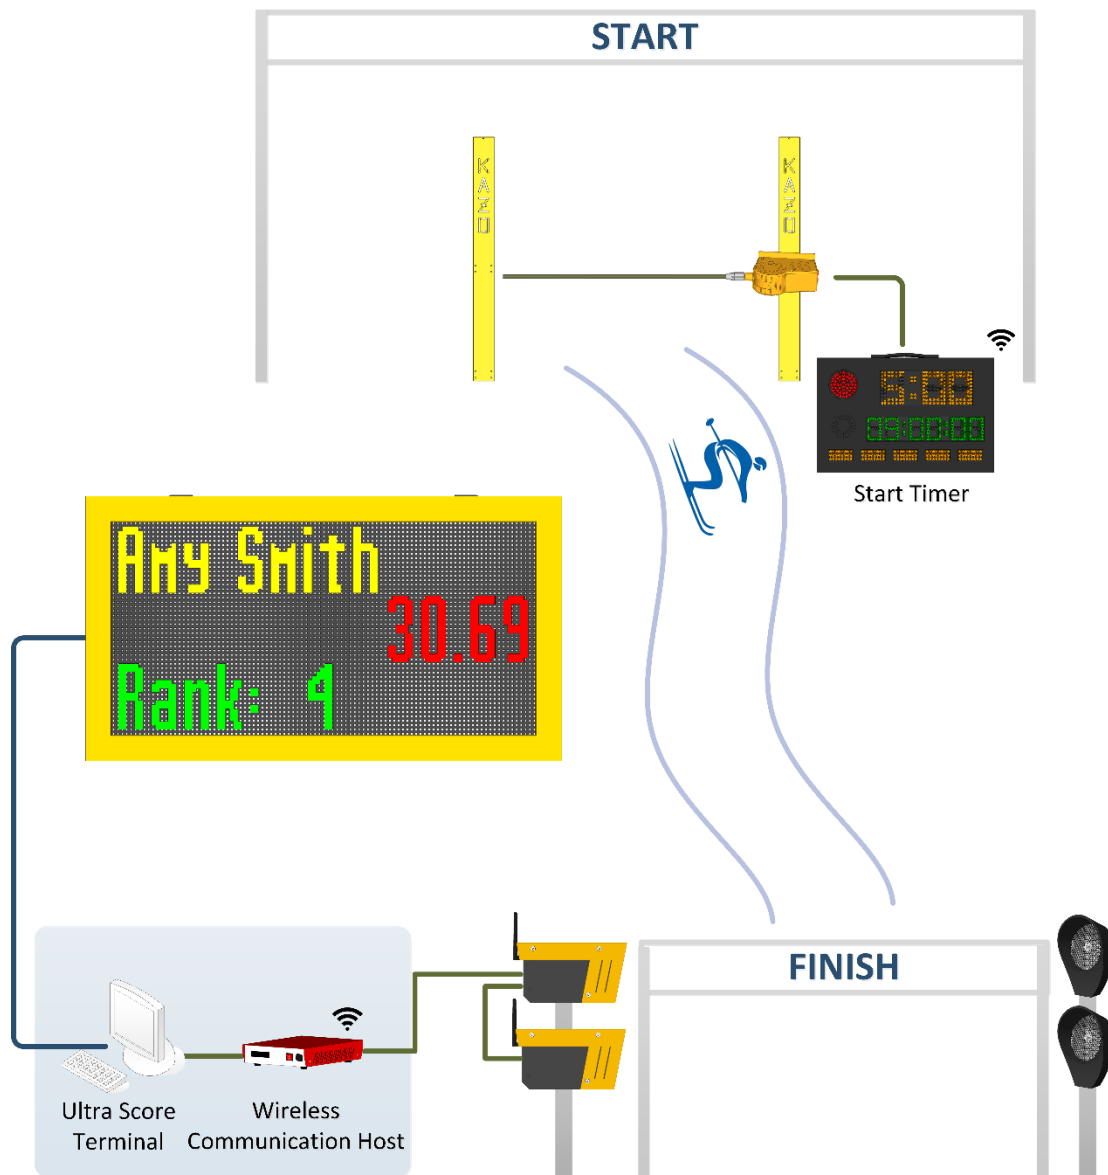

Scoring & Timing Solution for Skiing

1. Introduction

This is an automatic timing solution for skiing which has the functions of timing, scoring and displaying the information of score and result.

It can transmit and receive the wireless signals stably and rapidly. This system can effectively guarantee the fairness of the process and outcome of the match.

2019 January, 2018-2019 Volkswagen Skiing Tournament

1.1 System Chart

System Description

- 1) Ultra score software should be installed on the control computer.
- 2) Wireless transmitter connects with the control computer to receive signals from start timer and wireless photocell.
- 3) Start timer detect the trigger signal of the startgate.
- 4) Wireless Photocell detect the cut off of the light and send the wireless signal.

1.2 Product Configuration

Products	Model	Number
Ultra Score Software	Standalone edition	1
Start Stake	KS-STAKE1200	1
Start Gate	KS-STGT	1
Wireless Transmitter	KS-LDWT	1
Wireless Host	KS-PTCL-WH	1
Wireless Photocell	KS-PTCL-PC	2
Infrared Reflector	KS-PTCL-REFL	2
Fixed Rod	KS-STAKEBAR605	1
LED Display	KS-SCRN-LED960160	1
Meet Management Server	KS-MMS-MINI	1
PC	/	1
Printer	/	1
Portable battery	/	1

2.9 LED Display

Item	Details
LED Display	<p>Model: KS-SCRN-LED960160 Size: 960*160*100(mm) Material: Aluminum Input: 48V DC Function:</p> <ul style="list-style-type: none">◆ Must be used together with Skiing Scoring Software.◆ Display athlete's number and name.◆ Display athlete's number, current time and rank.