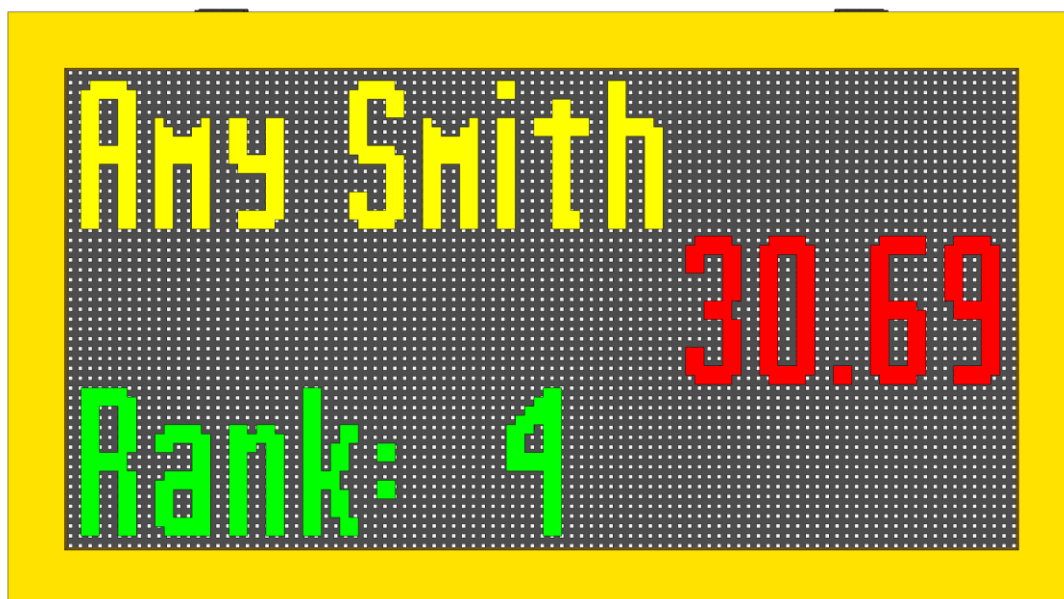

2.6 Wireless Photocell

Item	Details
Wireless Photocell	<p>Model: KS-PTCL-PC Size: 185x100x50 (mm) Communication: 433MHz Wireless Function:</p> <ul style="list-style-type: none">◆ Must be used together with Ultra Score Software.◆ Detect the cut off of the light, and send the wireless signal.◆ Light detect distance: 25M.

2.7 Reflect Panel

Item	Details
Reflect Panel	Model: KS-PTCL-REFL Size: 90*130*55(mm) Function: ◆ Reflect the light from the photocell.

2.8 Fixed Rod

Item	Details
Fixed Rod	Material: Wood Size: 600*50*30(mm) Function: ◆ Insert into the snow, fasten the wireless photocell and the reflect panel .

2.9 LED Display

Item	Details
LED Display	<p>Model: KS-SCRN-LED960160 Size: 960*160*100(mm) Material: Aluminum Input: 48V DC Function:</p> <ul style="list-style-type: none">◆ Must be used together with Skiing Scoring Software.◆ Display athlete's number and name.◆ Display athlete's number, current time and rank.

2.10 LED Display

Item	Details
LED Display	Model: KS-SCRN-LED960480 Size: 1080*600*145(mm) Material: Aluminum Function: <ul style="list-style-type: none">◆ Must be used together with Skiing Scoring Software.◆ Display athlete's rank, name and match time.