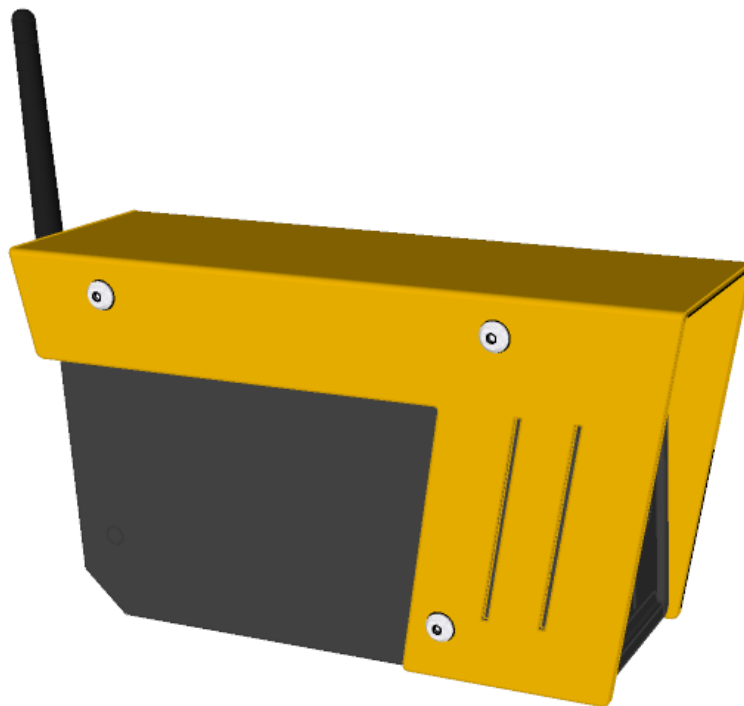

2.6 Wireless Photocell

Item	Details
Wireless Photocell	Model: KS-PTCL-PC Size: 185x100x50 (mm) Communication: 433MHz Wireless Function: ◆ Must be used together with Ultra Score Software. ◆ Detect the cut off of the light, and send the wireless signal. ◆ Light detect distance: 25M.